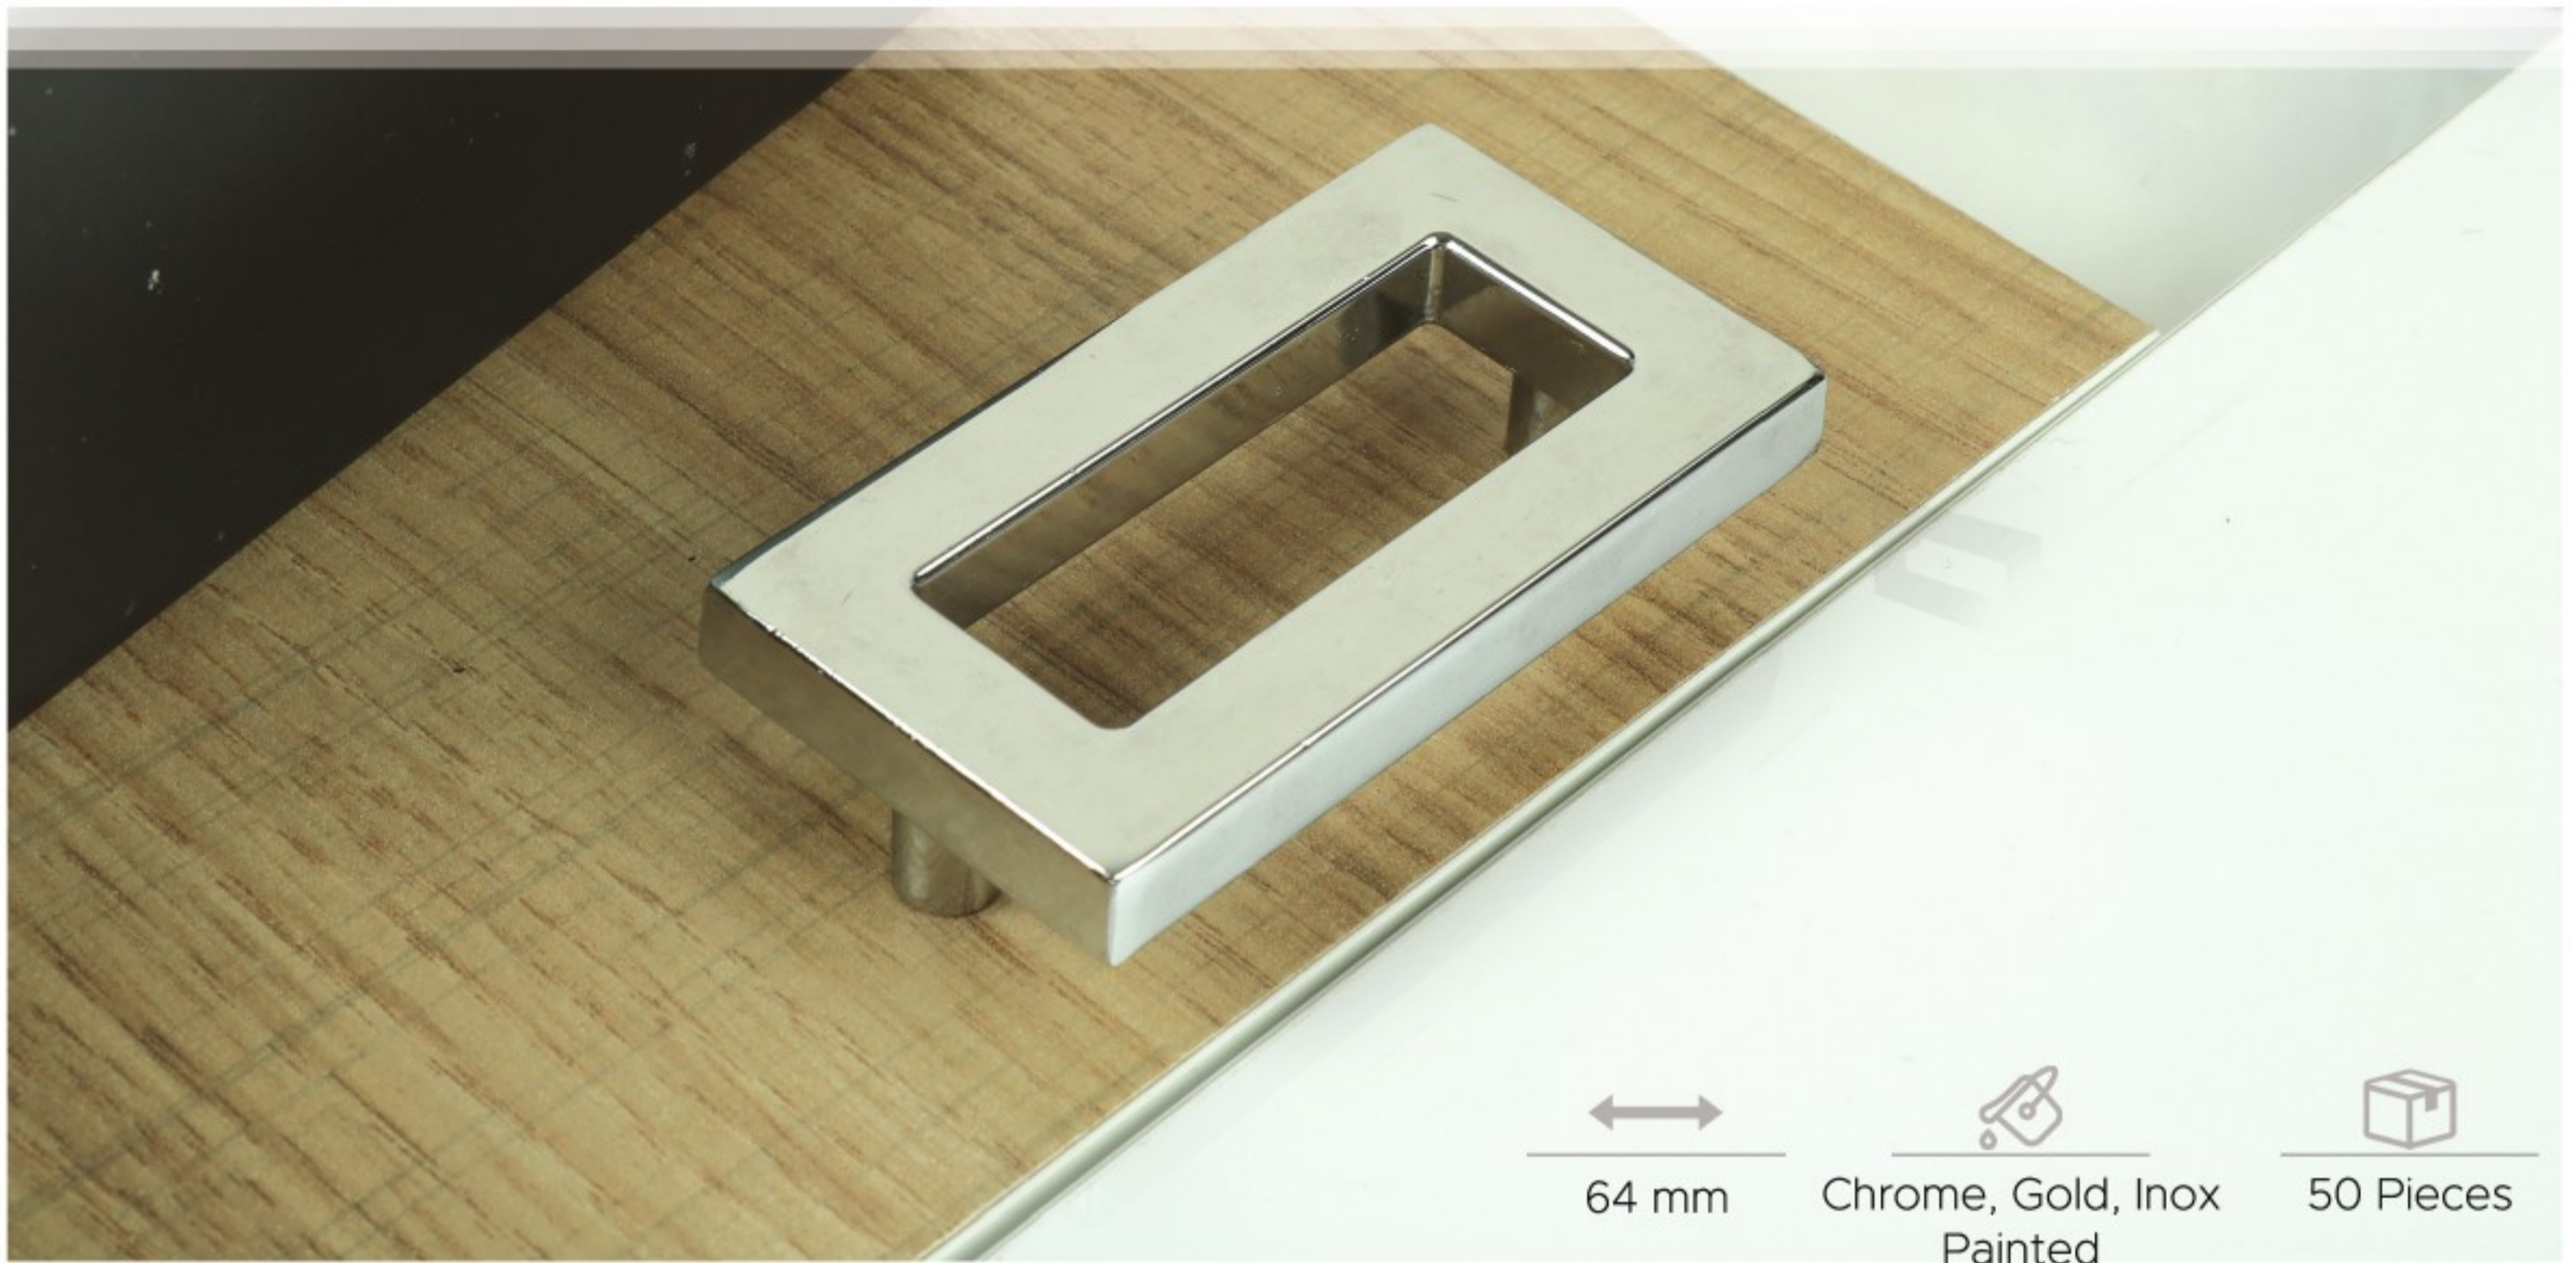

393

Zamak Handle Series