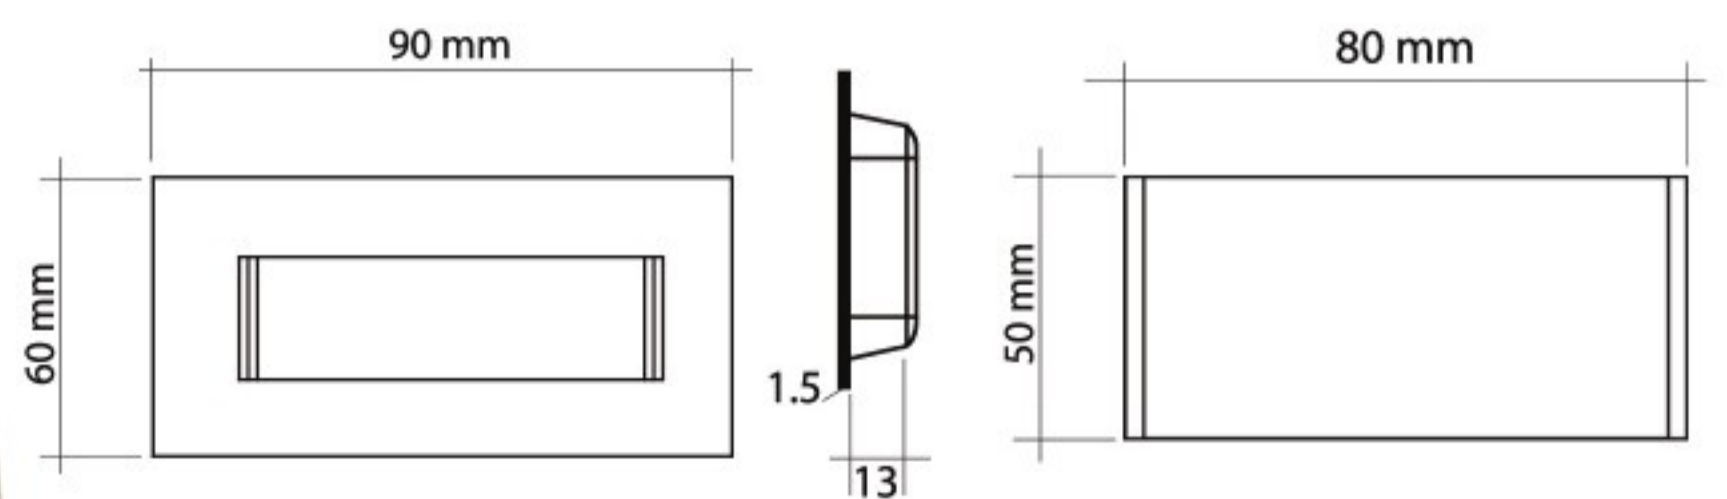

1066

Stainless Steel 304

It can be produced in desired dimensions