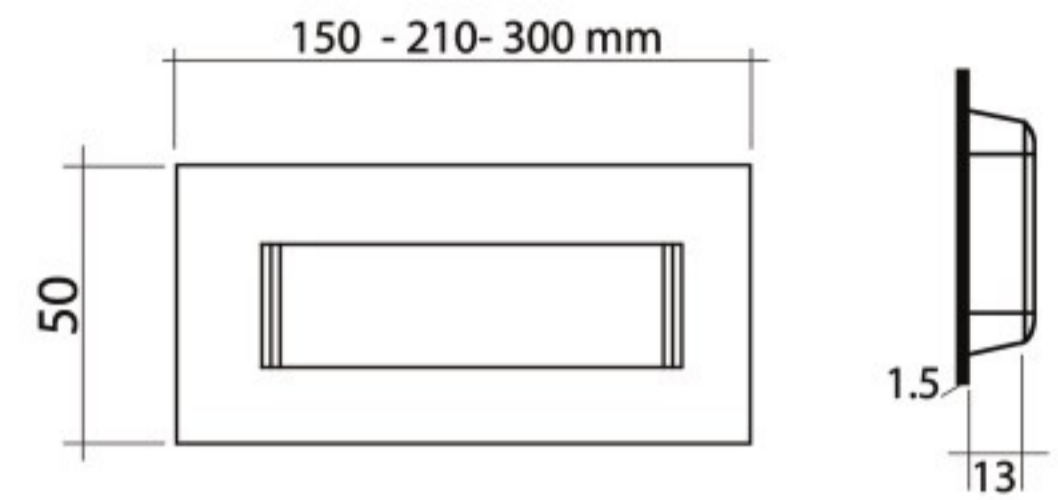

1062

Stainless Steel 304