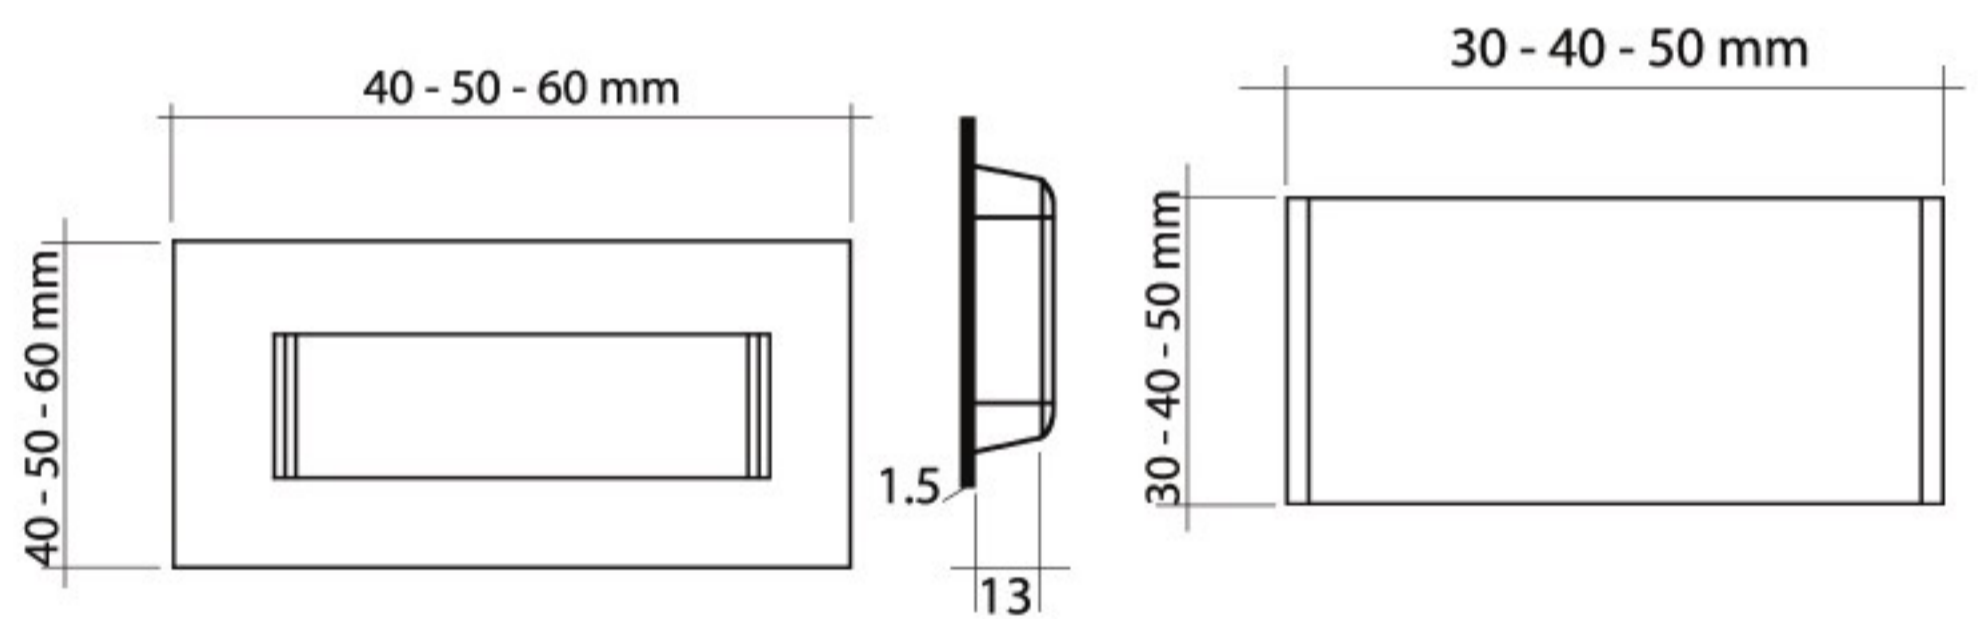

1065

Stainless Steel 304