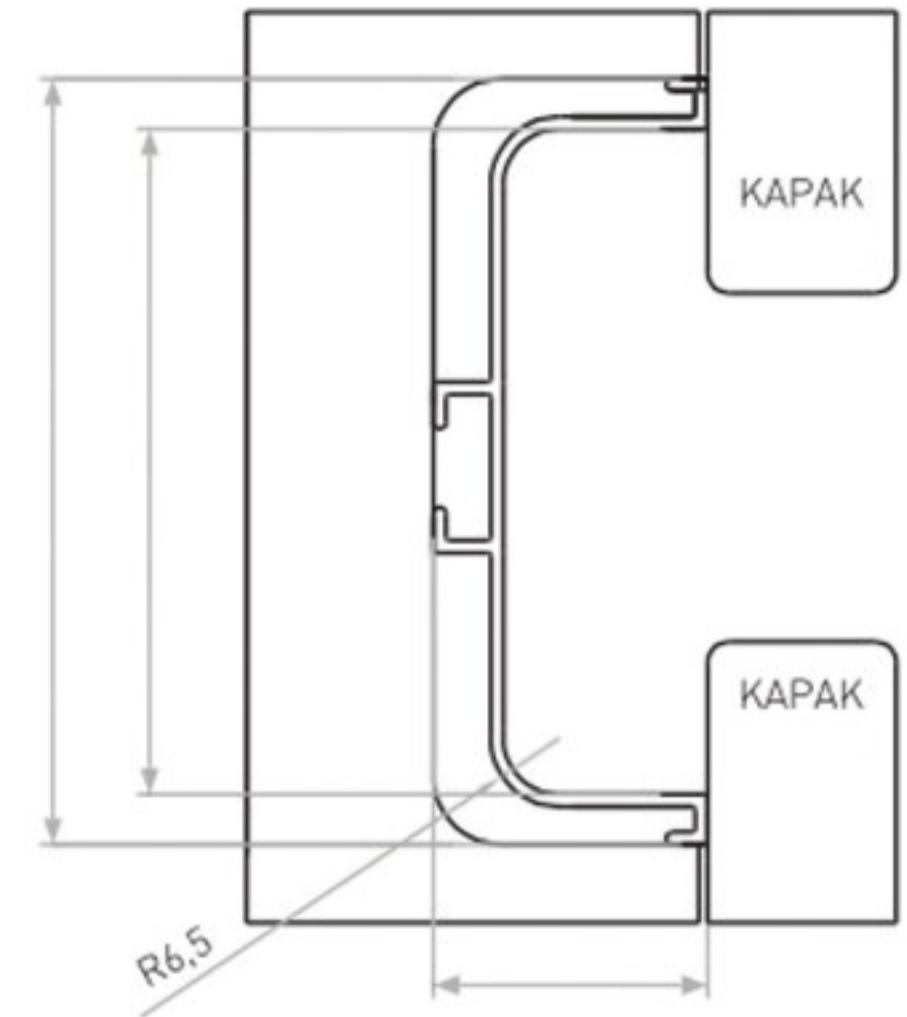

Ø 28 h: 35

**282**

Large Zamak Moulding

Zamak

Ø 28 h: 50

**232**  
Zamak

**1006**

**Project-specific pricing is done.**