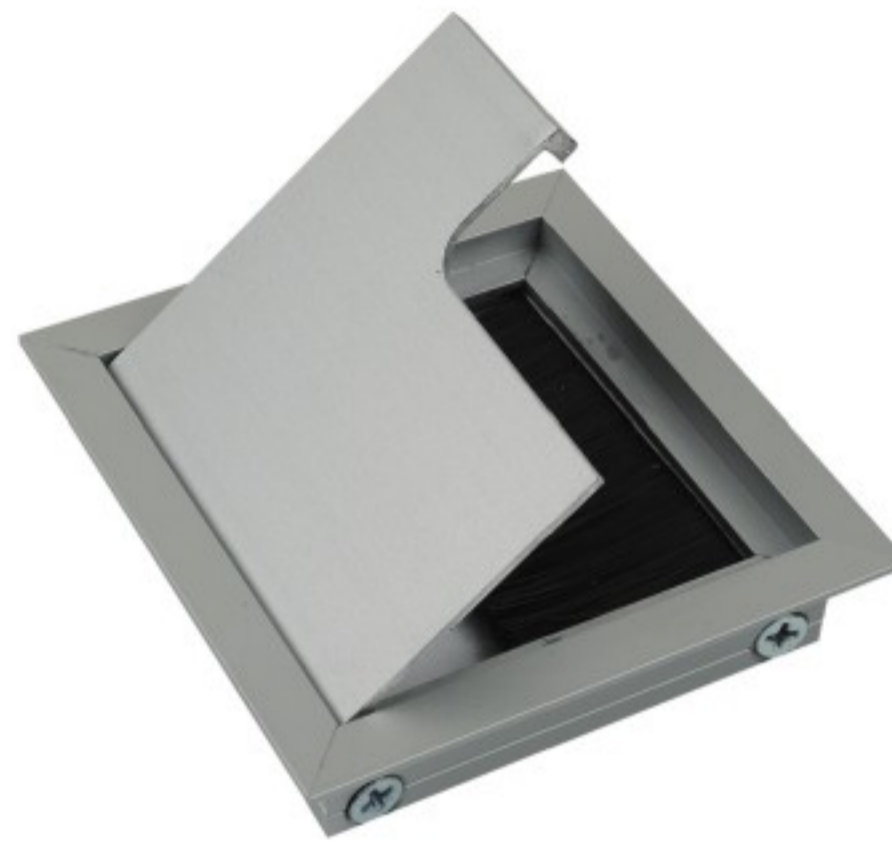

1314

Aluminium Alloy Cable Grommet

80x160mm, 80x200mm
80x260mm

M.Eloxal, Yellow
M.Black, Gold

50 Pieces