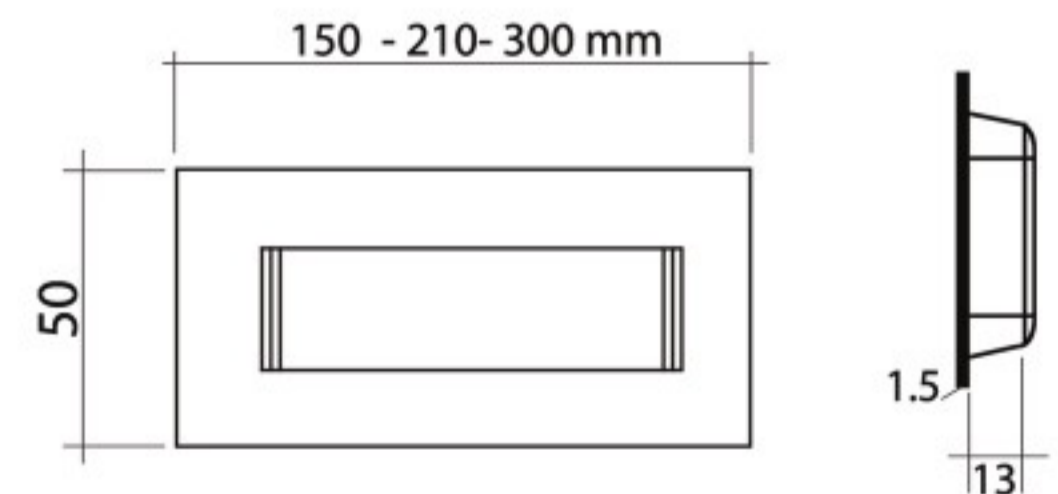

**1061**

Stainless Steel 304

It is produced in the desired dimensions.

**1064**

Stainless Steel 304

**Ø 75**  
Stainless Recessed Button

**360**

Stainless Steel 304