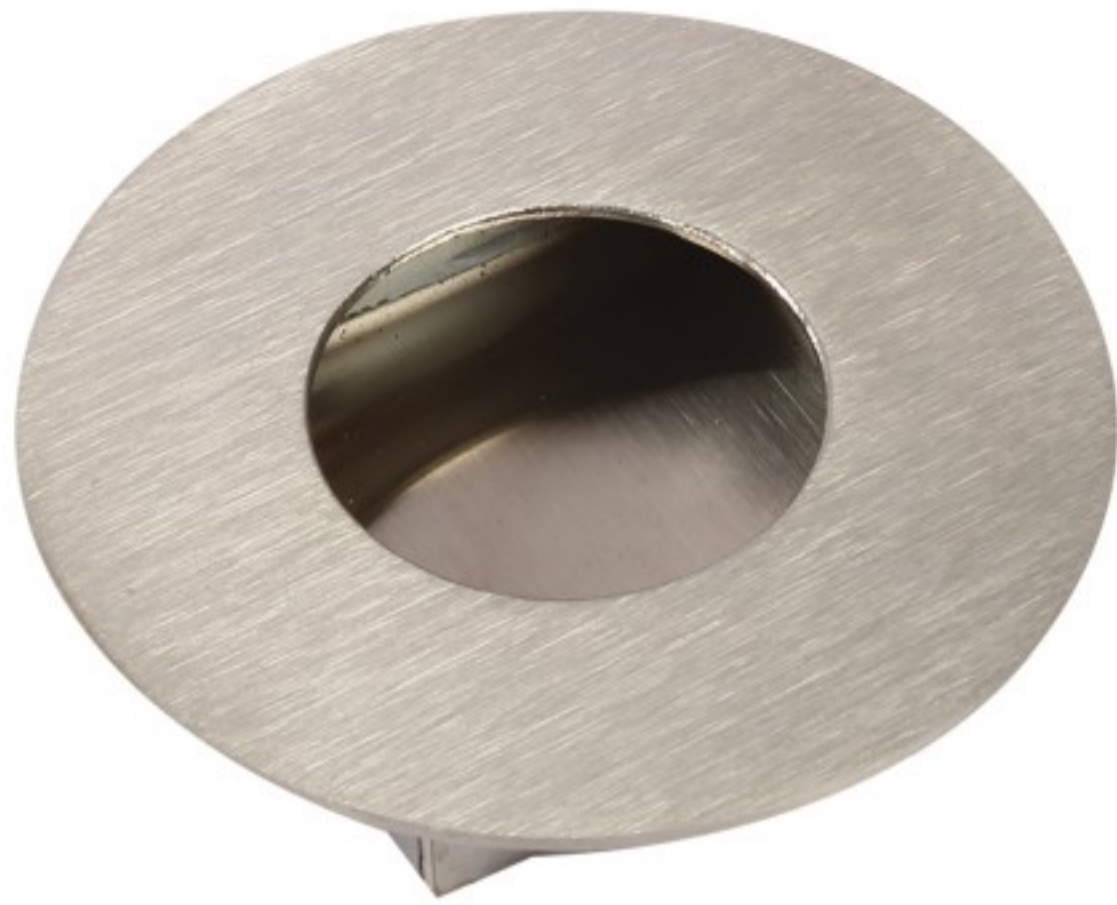

**1061**

Stainless Steel 304

It is produced in the desired dimensions.

**1064**

Stainless Steel 304

**Ø 75**  
Stainless Recessed Button

**360**

Stainless Steel 304

**Ø 40**  
Stainless Recessed Button

**1065**

Stainless Steel 304

**1066**

Stainless Steel 304

It can be produced in desired dimensions

**1067**

Stainless Steel 304