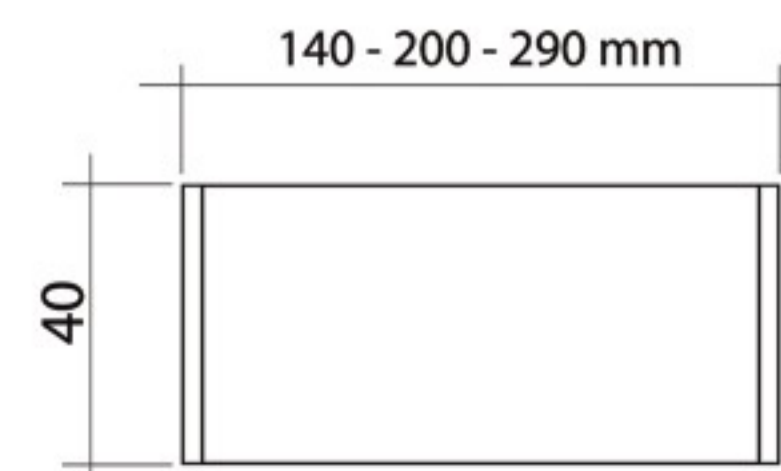

**1061**

Stainless Steel 304

It is produced in the desired dimensions.

**1064**

Stainless Steel 304

**Ø 75**  
Stainless Recessed Button

**360**

Stainless Steel 304