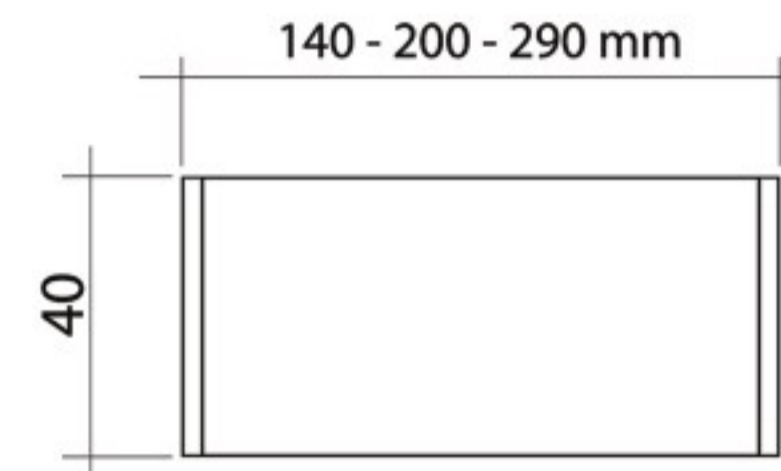

1062

Stainless Steel 304