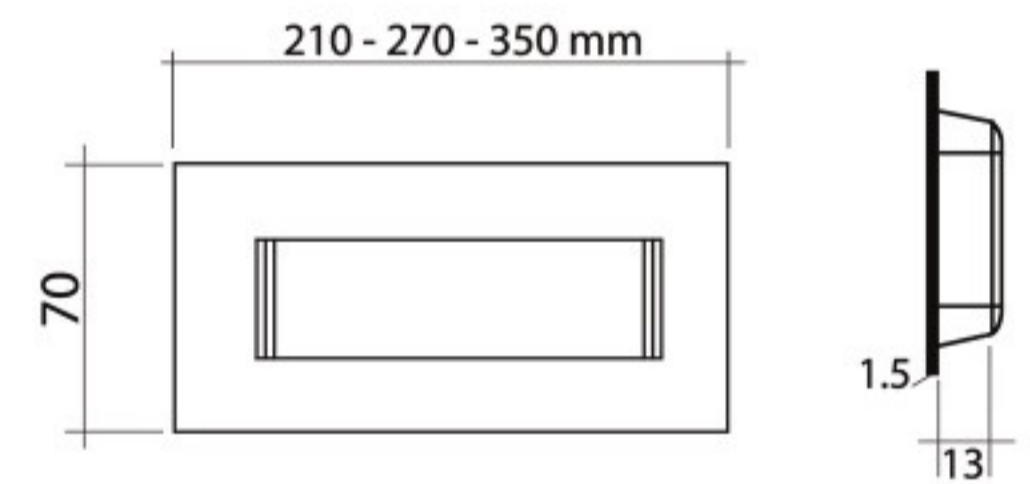

**1061**

Stainless Steel 304

It is produced in the desired dimensions.

**1064**

Stainless Steel 304

**Ø 75**  
Stainless Recessed Button

**360**

Stainless Steel 304