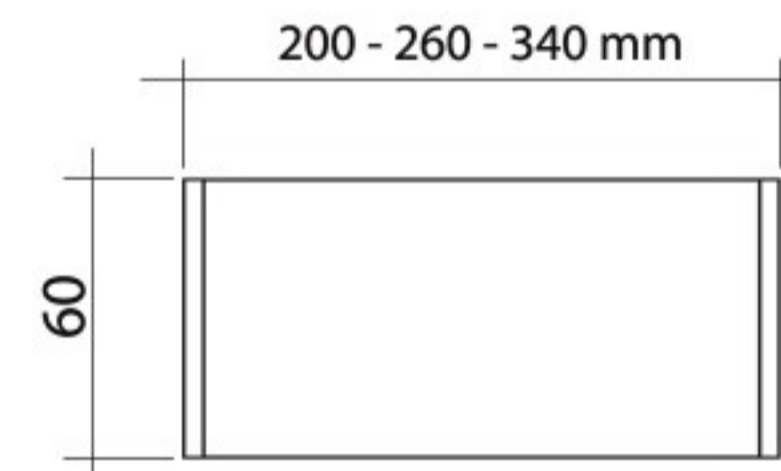

**1061**

Stainless Steel 304

It is produced in the desired dimensions.

**1064**

Stainless Steel 304

**Ø 75**  
Stainless Recessed Button

**360**

Stainless Steel 304