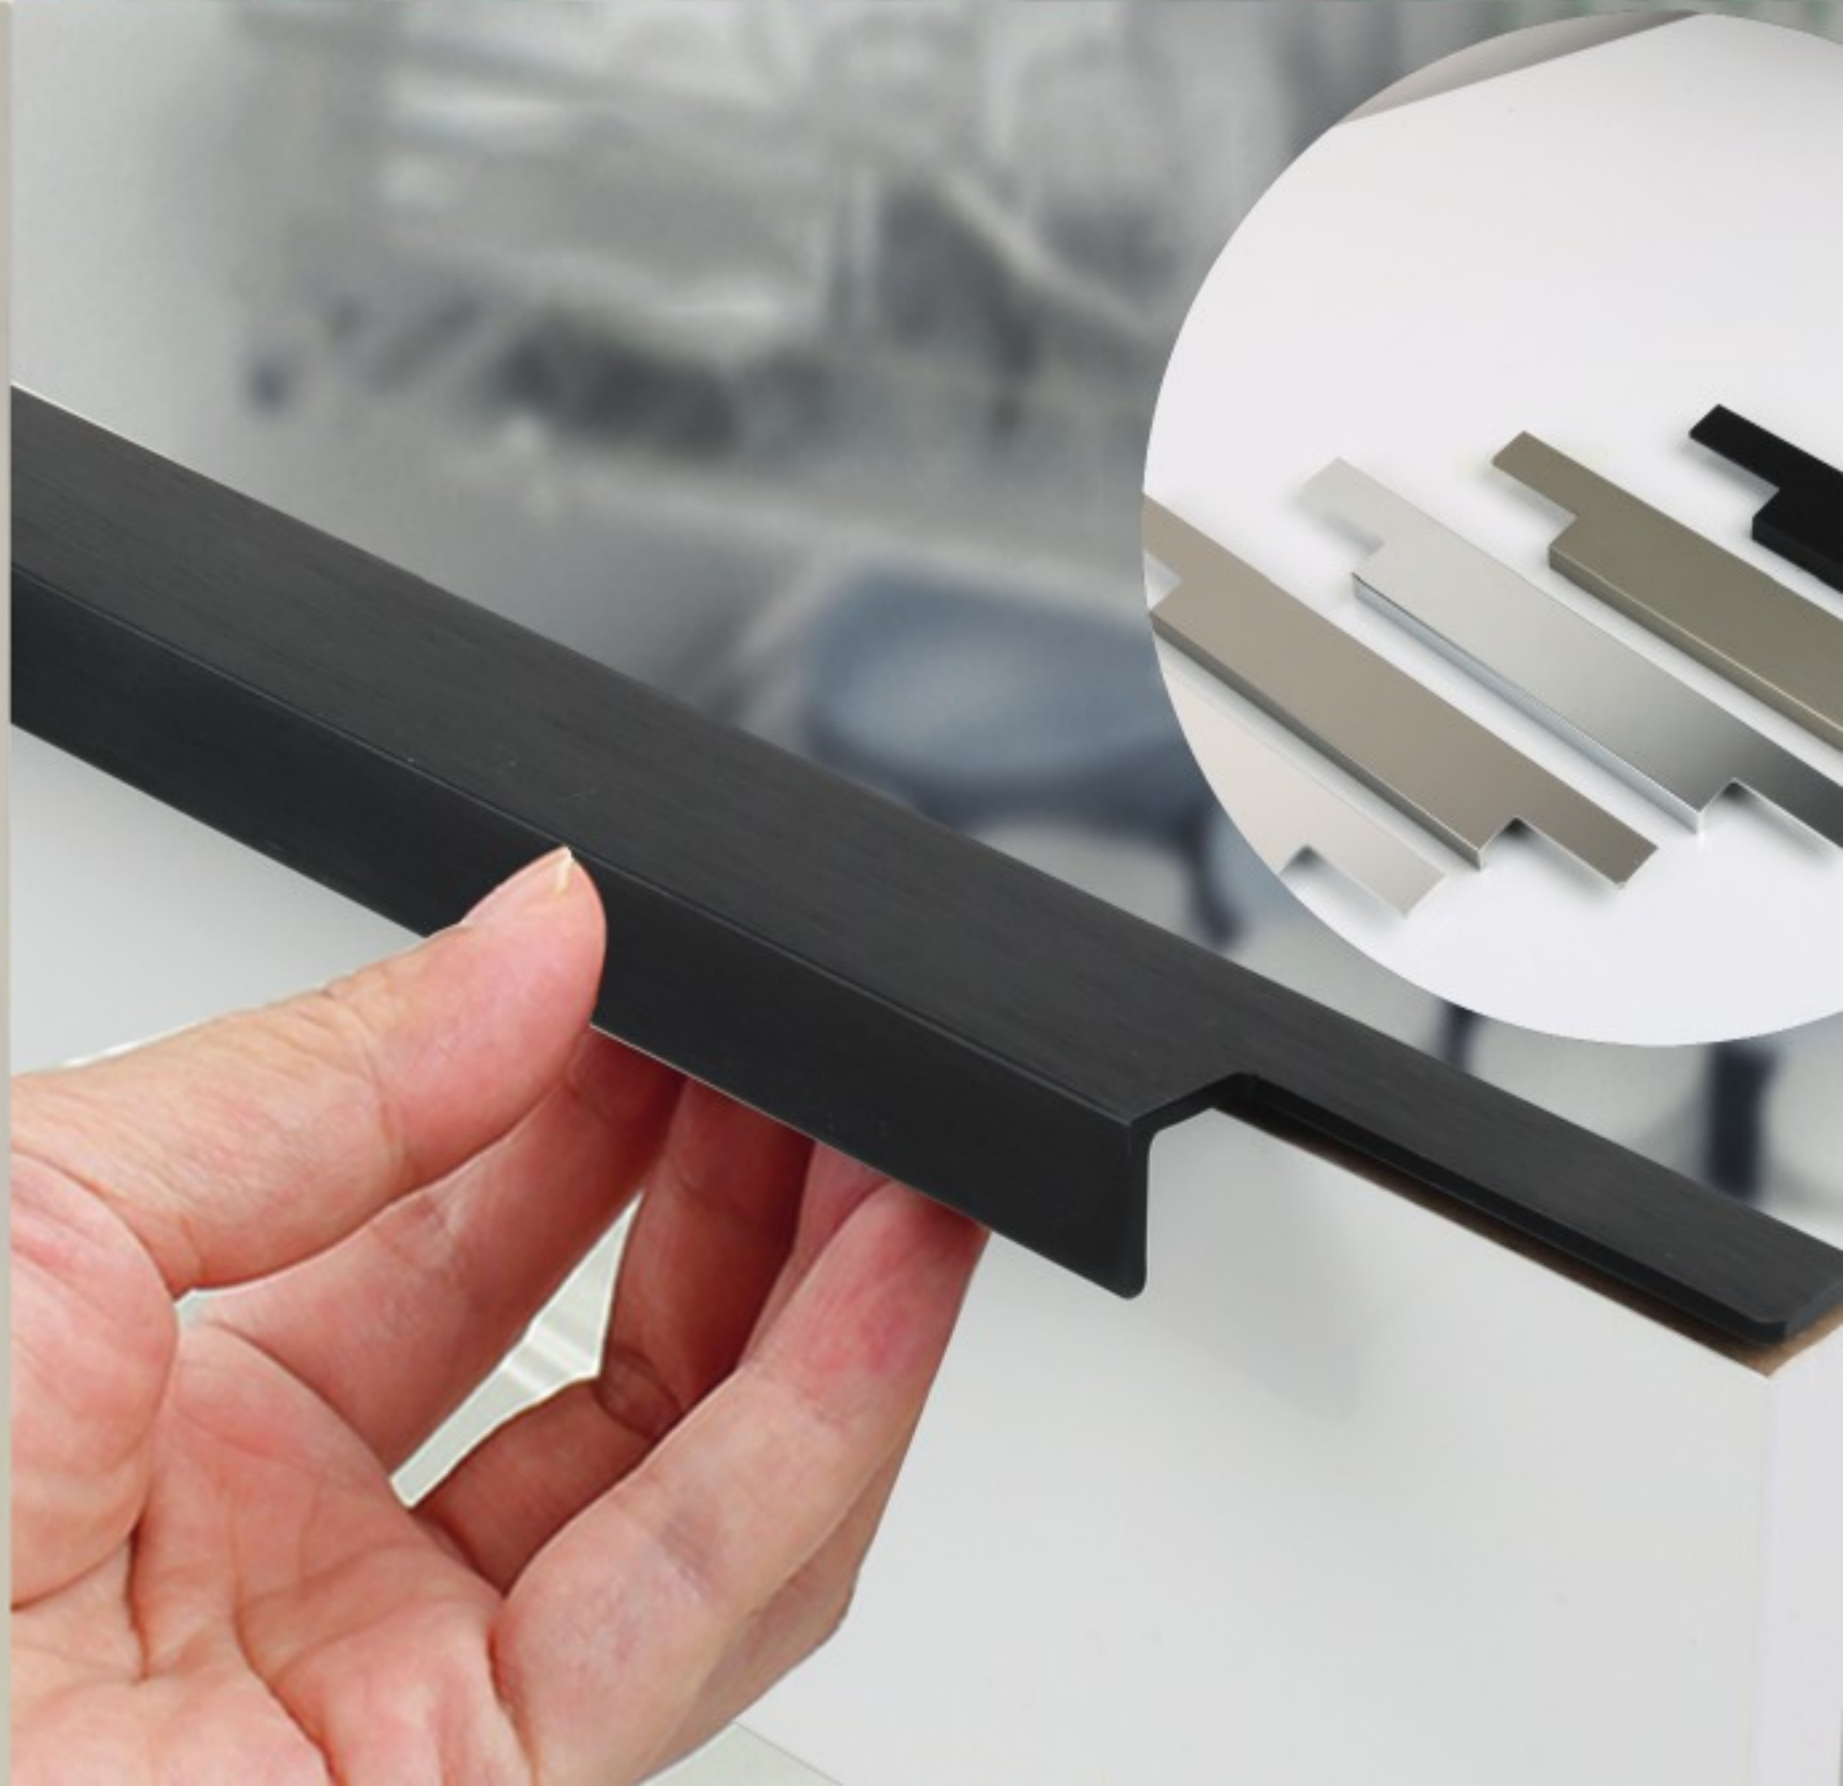

B Berfino®
We handle it...

**INTEGRATED HANDLE
PRODUCTS**

www.berfino.com

Aluminium Integrated Handle Series

Integrated handles are now available in two unique styles and seven color options that provide a soft touch and streamlined aesthetic to complement any modern design.

1001 Taşmalı

Aluminium Integrated Handle Series

1002 Açılı

Aluminium Integrated Handle Series

1003 Kavisli

Aluminium Integrated Handle Series

197 mm, 247 mm, 297 mm, 397 mm, 447 mm, 497 mm
547 mm, 597 mm, 697 mm, 797 mm