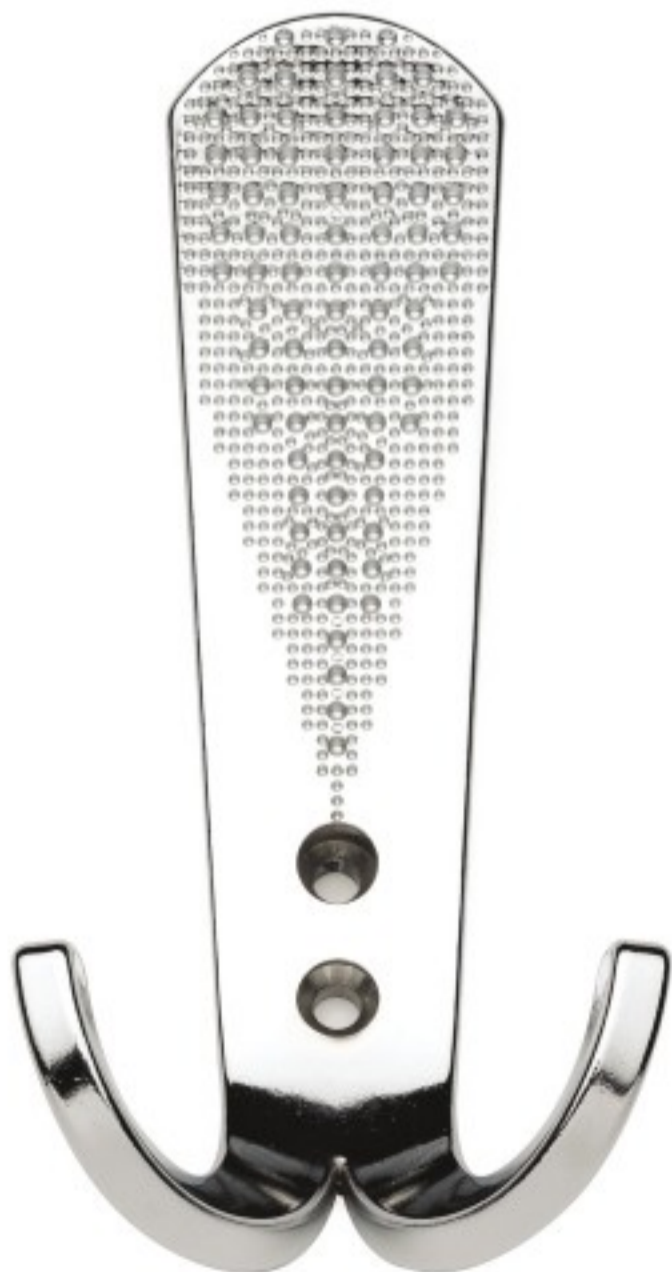

866

Hook Series

Chrome, Saten, M.Chrome